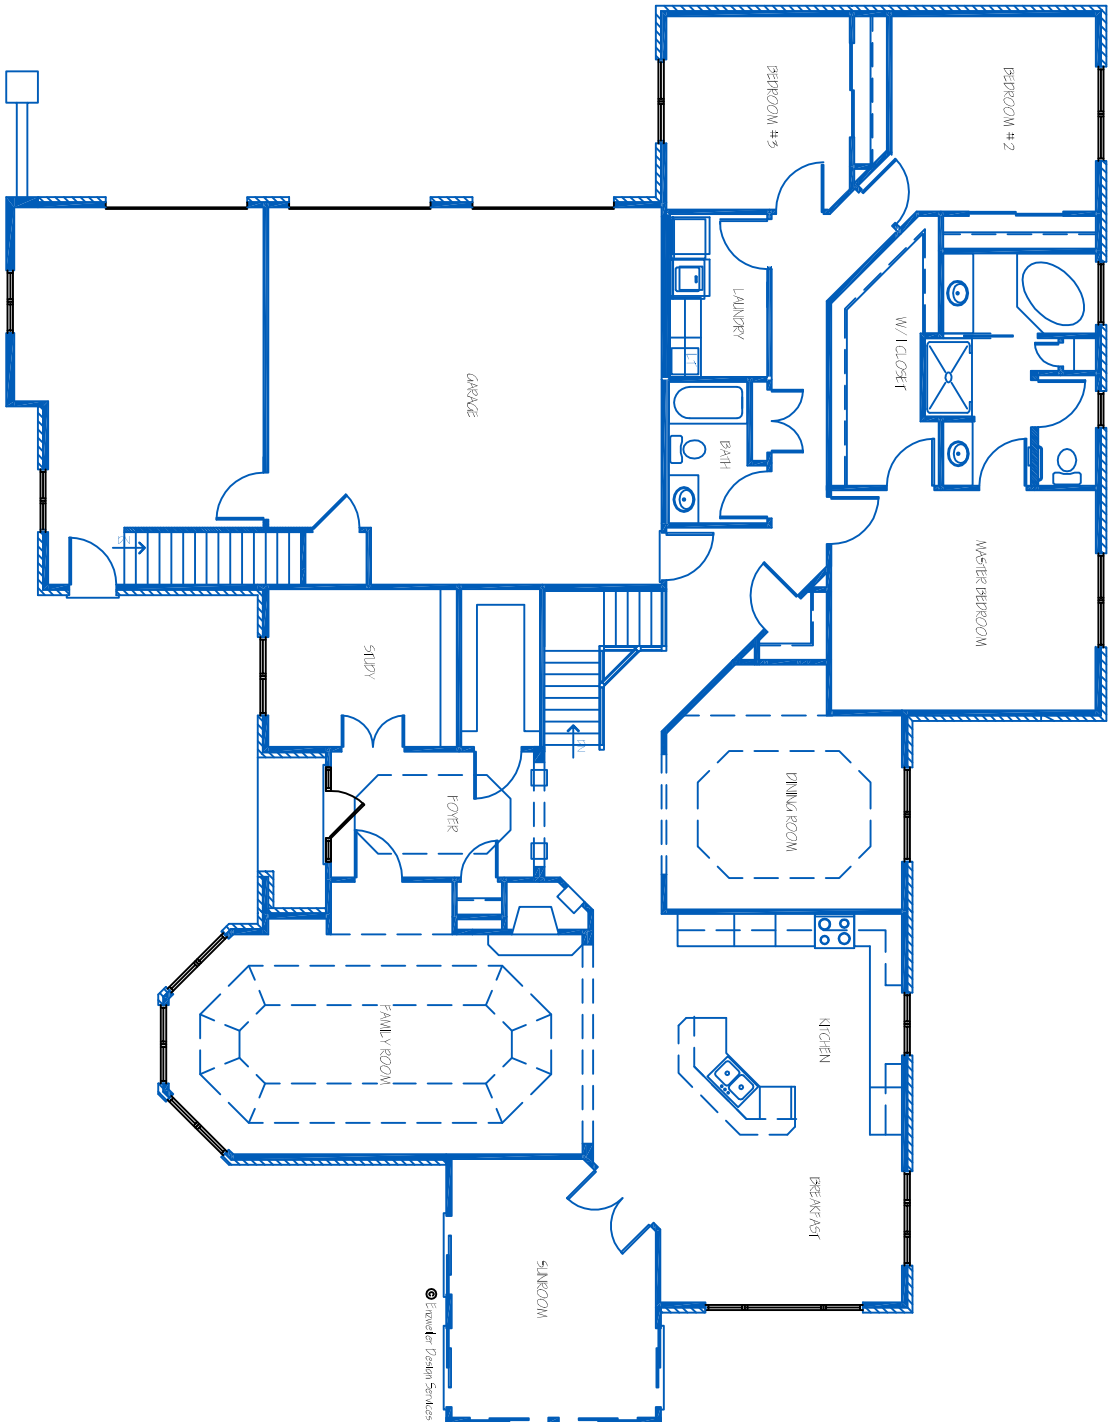

JOB # RF112  
1st Floor 3105s.f.

Revised & Built By:

**B.O.L.D. Homes Inc.**

(859) 657-6700

[www.boldhomes.com](http://www.boldhomes.com)

Design & Copyright:

**Enzweiler Design Services**

Tim Enzweiler  
(859) 635-3721